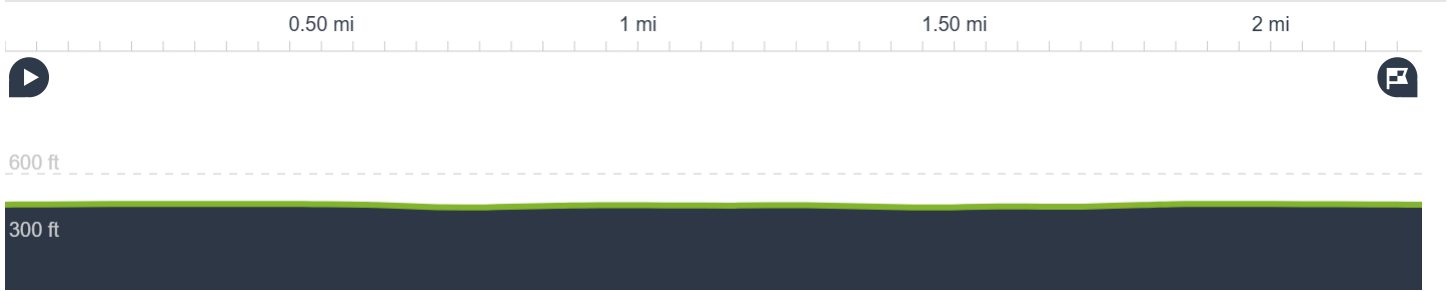

Wickersley Wander-Short Stroll

🕒 00:55 ↔ 2.24 mi ⌀ 2.4 mph ↗ 25 ft ↘ 25 ft

- ↑ 1. On access road head west
Follow for 54 yd – overall 54 yd

2. Right on Morthen Road, B6060.

Follow for 0.28 mi – overall 0.31 mi

3. At the intersection Slight right on Bawtry Road, A631.

Follow for 77 yd – overall 0.36 mi

4. Turn left at the fork on Bawtry Road, A631.

Follow for 27 yd – overall 0.37 mi

5. Sharp left on Path.

Follow for 24 yd – overall 0.39 mi

6. Sharp right on Bawtry Road, A631.

Follow for 149 yd – overall 0.47 mi

7. Left on Path.

Follow for 68 yd – overall 0.51 mi

8. Straight on Oak Tree Close.

Follow for 136 yd – overall 0.59 mi

9. Turn around on Path.